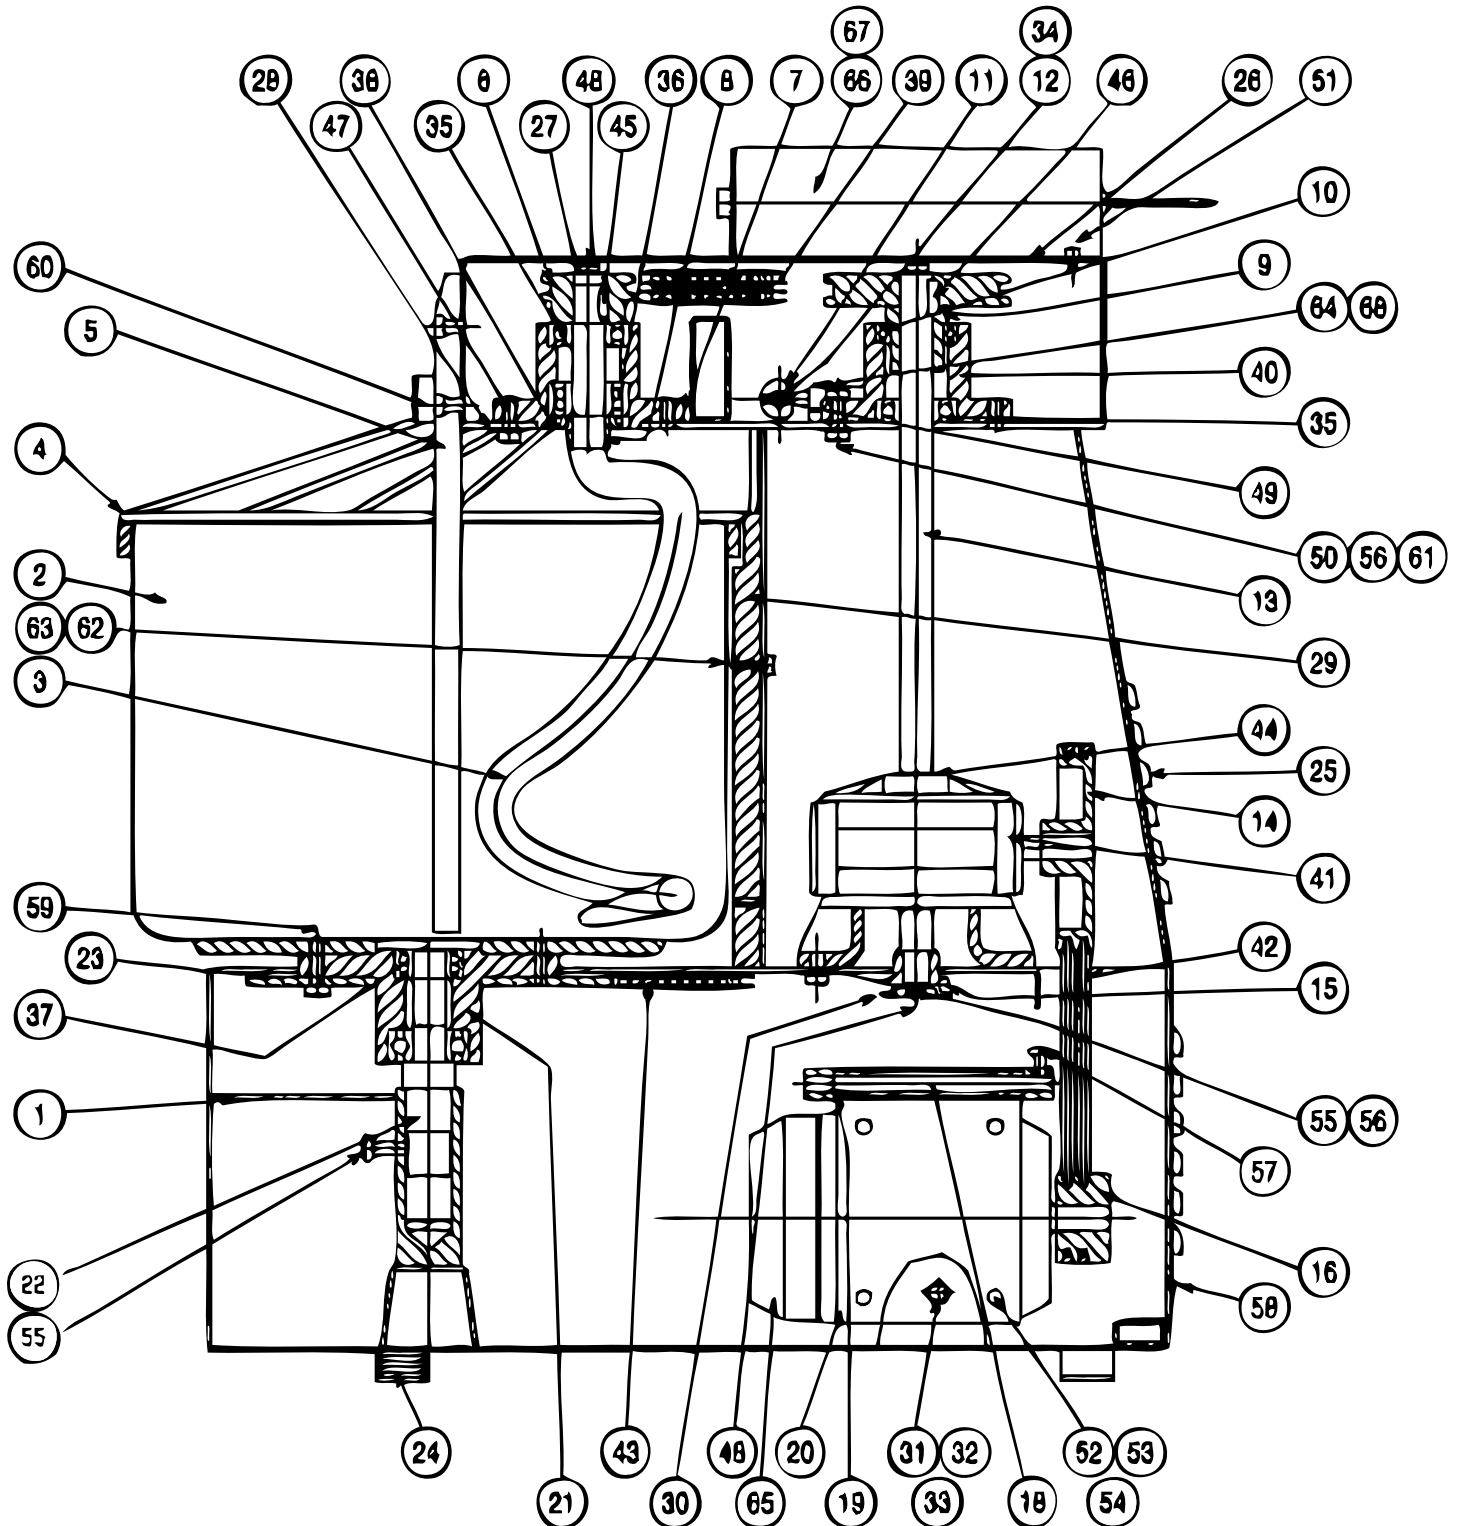

Parts Breakdown

Model MX-IT-0030 13167

Parts Breakdown

Model MX-IT-0030 13167

Item No.	Description	Position	Item No.	Description	Position	Item No.	Description	Position
75635	Base for 13167	1	75658	Rear Protection for 13167	25	75681	Screw TE for 13167	48
75636	Basin for 13167	2	75659	Shelter Tested for 13167	26	75682	Screw STEI for 13167	49
75637	Auger for 13167	3	75660	Washer for 13167	27	75683	Screw TE for 13167	50
75638	Shelter for 13167	4	75661	Washer for 13167	28	75684	Screw TC for 13167	51
75639	Central Rod for 13167	5	75662	Rod for 13167	29	75685	Screw TE for 13167	52
75640	Pinion for 13167	6	75663	Washer for 13167	30	75686	Washer for 13167	53
75641	Support X Auger for 13167	7	75664	Washer for 13167	31	75687	Nut for 13167	54
75642	Spacer for 13167	8	75665	Screw for 13167	32	75688	Screw TE for 13167	55
75643	Pinion for 13167	9	75666	Rod for 13167	33	75689	Washer for 13167	56
75644	Bearing for 13167	10	75667	Spring Pin for 13167	34	75690	Screw TE for 13167	57
75645	Cam X Microswitch for 13167	11	75668	Bearing for 13167	35	75691	Screw TC for 13167	58
75646	Tree X Shelter for 13167	12	75669	Bearing for 13167	36	75692	Screw TE for 13167	59
75647	Tree X Reducer for 13167	13	75670	Bearing for 13167	37	75693	Screw TCEI for 13167	60
75648	Pulley Reducer for 13167	14	75671	Sealing Ring for 13167	38	75694	Nut for 13167	61
75649	Pinion for 13167	15	75672	Double Chain for 13167	39	75695	Screw TCEI for 13167	62
75650	Motor Pulley for 13167	16	75673	Support Gear for 13167	40	75696	Washer for 13167	63
75651	Tree X Motor Mount for 13167	18	75674	Reducer R = 1/19 for 13167	41	75697	Microswitch for 13167	64
75652	Bush for 13167	19	75675	Belt 762 SPZ for Motor 2 Speed Three – Phase 230V for 13167	42	75698	Motor for 13167	65
75653	Engine Support for 13167	20	75676	Single Chain for 13167	43	75699	Box for Electrical System for 13167	66
75654	Support X Basin for 13167	21	75677	Elastic Ring for 13167	44	75700	Wiring for 13167	67
75655	Tree X Basin for 13167	22	75678	Tongue for 13167	45	75701	Screw TCTC for 13167	68
75656	Crown for 13167	23	75679	Tongue for 13167	46	41310	Overload GE for 13167	
75657	Shock Absorber for 13167	24	75680	Screw TE for 13167	47			